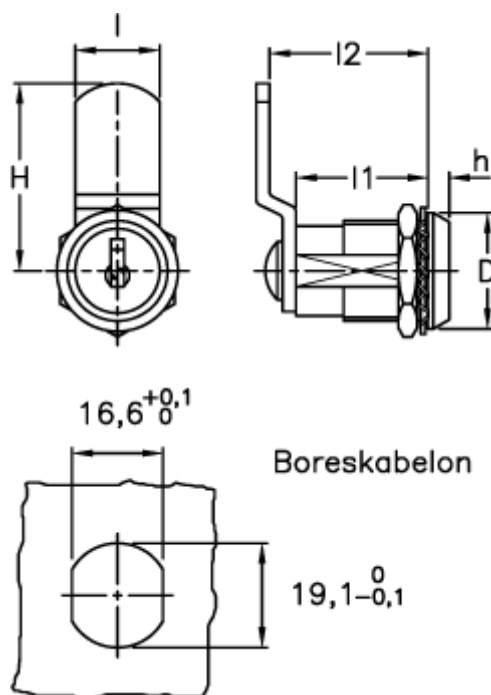

Data Sheet

Article number: 2310421471

Description: E+G Latch w/lock
CSU.13/36-18

Measures

D = 23
H = 35.5
h = 5
l = 16
l1 = 13
l2 = 18